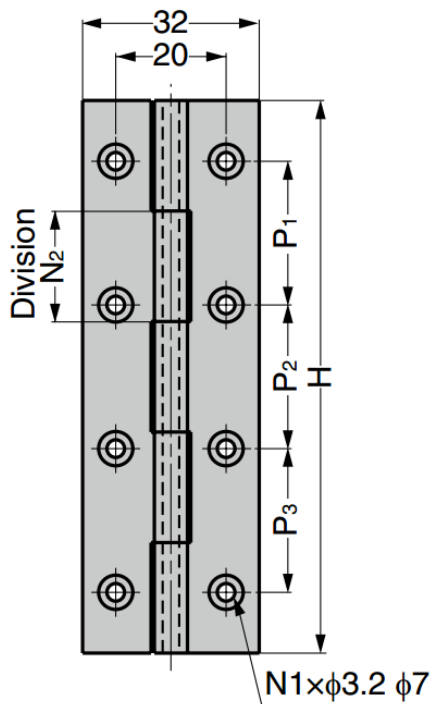

GKHB Brass Butt Hinge

Features

- Small shaft diameter
- Various sizes available

Material

- Body: Brass, chrome finish
- Shaft: Brass, natural

| Part No. | H | P ₁ | P ₂ | P ₃ | N ₁ | N ₂ | Load Capacity (per pair) | |
|------------|-----|----------------|----------------|----------------|----------------|----------------|--------------------------|-------|
| GKHB-25CR | 25 | 13 | - | - | 4 | 3 | 49 N | 5 kg |
| GKHB-30CR | 30 | 16 | | | | | 59 N | 6 kg |
| GKHB-40CR | 40 | 24 | | | | | 78 N | 8 kg |
| GKHB-50CR | 50 | 30 | | | | | 98 N | 10 kg |
| GKHB-60CR | 60 | 22 | 22 | - | 6 | 5 | 118 N | 12 kg |
| GKHB-65CR | 65 | 24 | 24 | | | | 127 N | 13 kg |
| GKHB-75CR | 75 | 28 | 28 | | | | 147 N | 15 kg |
| GKHB-80CR | 80 | 30 | 30 | | | | 157 N | 16 kg |
| GKHB-90CR | 90 | 35 | 35 | 26 | 8 | | 177 N | 18 kg |
| GKHB-100CR | 100 | 26 | 26 | | | | 206 N | 21 kg |