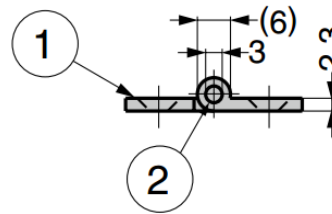

GKHB Brass Butt Hinge

Features

- Small shaft diameter
- Various sizes available

Material

- Body: Brass, chrome finish
- Shaft: Brass, natural

| Part No. | H | P ₁ | P ₂ | P ₃ | N ₁ | N ₂ | Load Capacity (per pair) | |
|------------|-----|----------------|----------------|----------------|----------------|----------------|--------------------------|-------|
| GKHB-25CR | 25 | 13 | - | - | 4 | 3 | 49 N | 5 kg |
| GKHB-30CR | 30 | 16 | | | | | 59 N | 6 kg |
| GKHB-40CR | 40 | 24 | | | | | 78 N | 8 kg |
| GKHB-50CR | 50 | 30 | | | | | 98 N | 10 kg |
| GKHB-60CR | 60 | 22 | 22 | - | 6 | 5 | 118 N | 12 kg |
| GKHB-65CR | 65 | 24 | 24 | | | | 127 N | 13 kg |
| GKHB-75CR | 75 | 28 | 28 | | | | 147 N | 15 kg |
| GKHB-80CR | 80 | 30 | 30 | | | | 157 N | 16 kg |
| GKHB-90CR | 90 | 35 | 35 | 26 | 8 | | 177 N | 18 kg |
| GKHB-100CR | 100 | 26 | 26 | | | | 206 N | 21 kg |